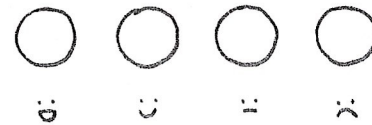

Luglio

mood tracker