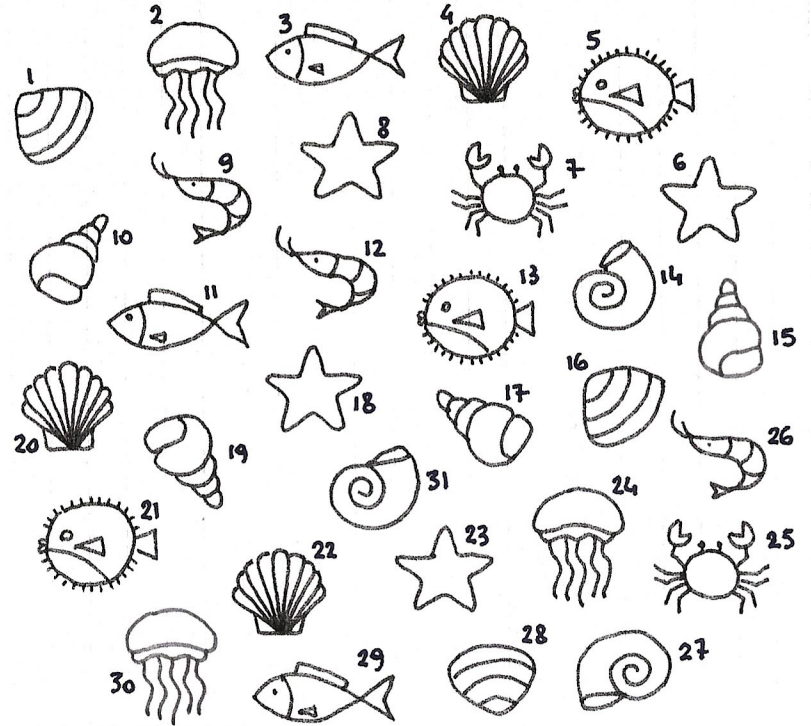

Luglio

mood tracker